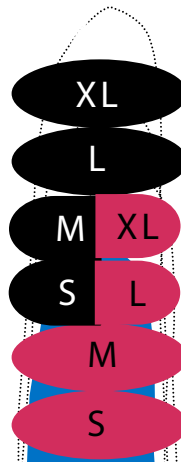

easyglove
イージー 手袋

Golf Glove Sizing Chart

Ladies sizes - 
Mens sizes - 

1. Use middle finger for sizing. Select size above your fingertip
2. Corresponding color is the size you should try on.
3. Please try gloves on after sizing your hand to ensure a comfortably fit .

Please place your wrist (crease) here first

Use the wrist crease closest to your palm

← Look on reverse side for right hand measurements